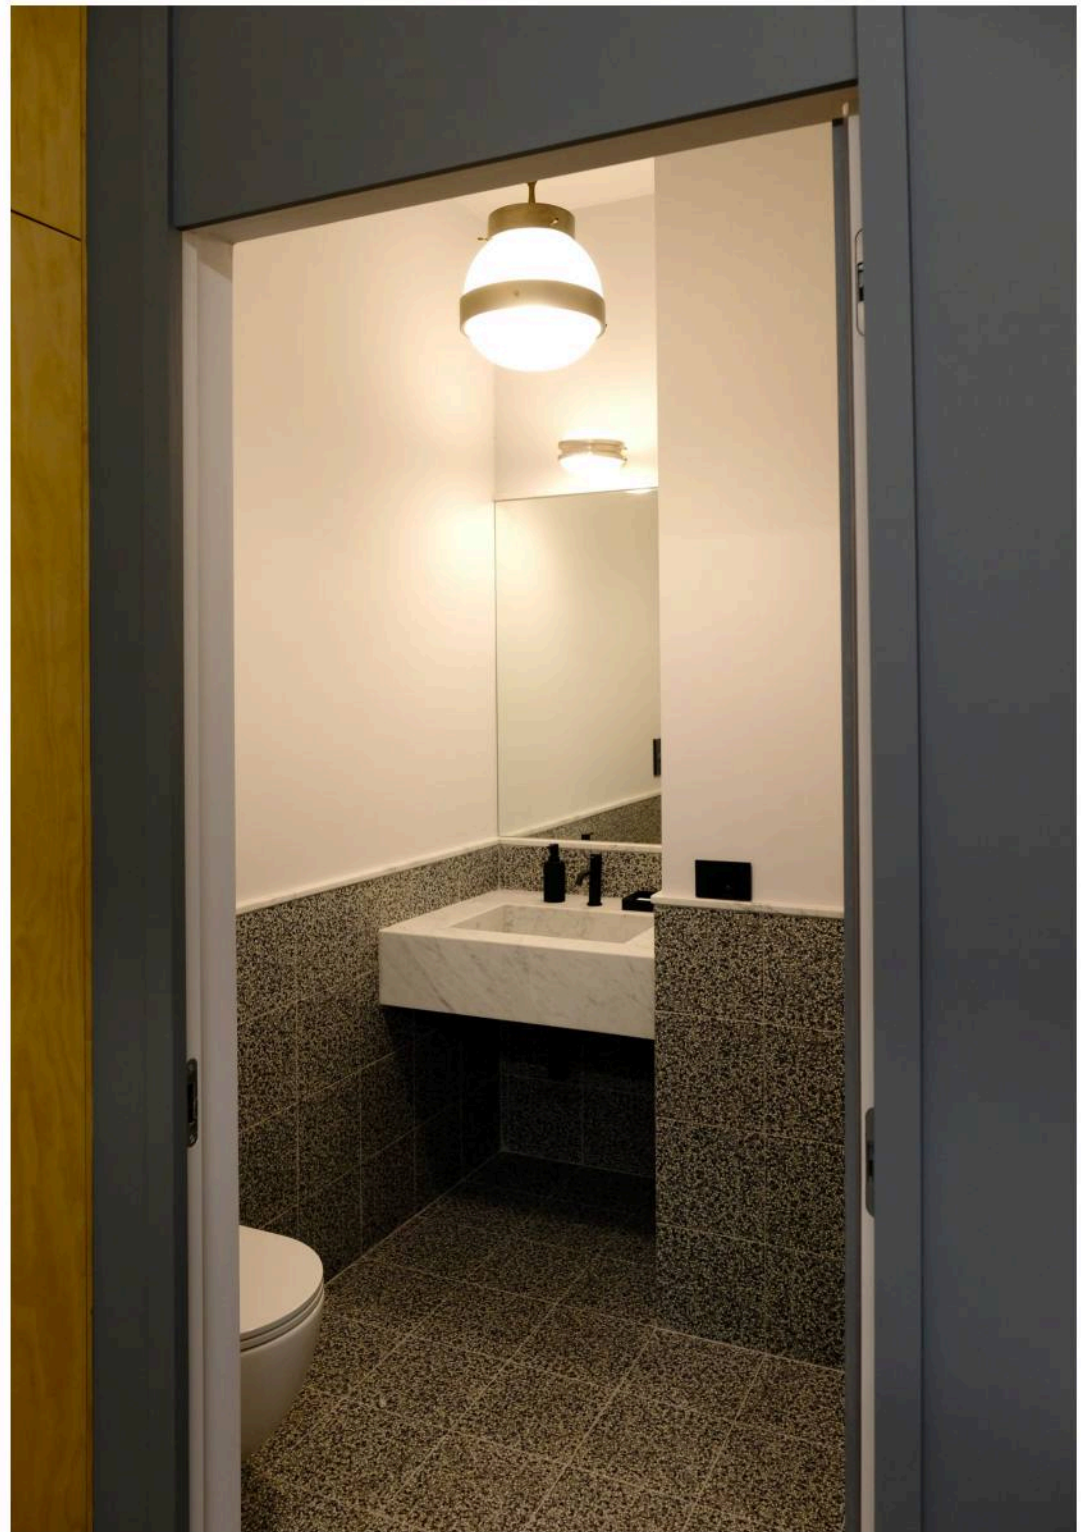

PROJECTION ROOM

Screen 4 mt x 3,5 mt
Pro Projection System
SonyPro Laser 4K SXRD

MUSIC PRODUCTION / MIXING - PODCAST - OST

STUDIO 33

DRESSING ROOM I MAKE UP

VIDEO GEAR

BLACKMAGIC POCKET CINEMA CAMERA 6K G2
SIGMA 24-70 F2.8 OS EF
SIGMA 70-200 F2.8 OS EF
NIKKOR 35MM, 55MM
SIRUI SQ75 VHS-10 FLUID HEAD AND STAND
HOLLYLAND SOLIDCOM C1 4S